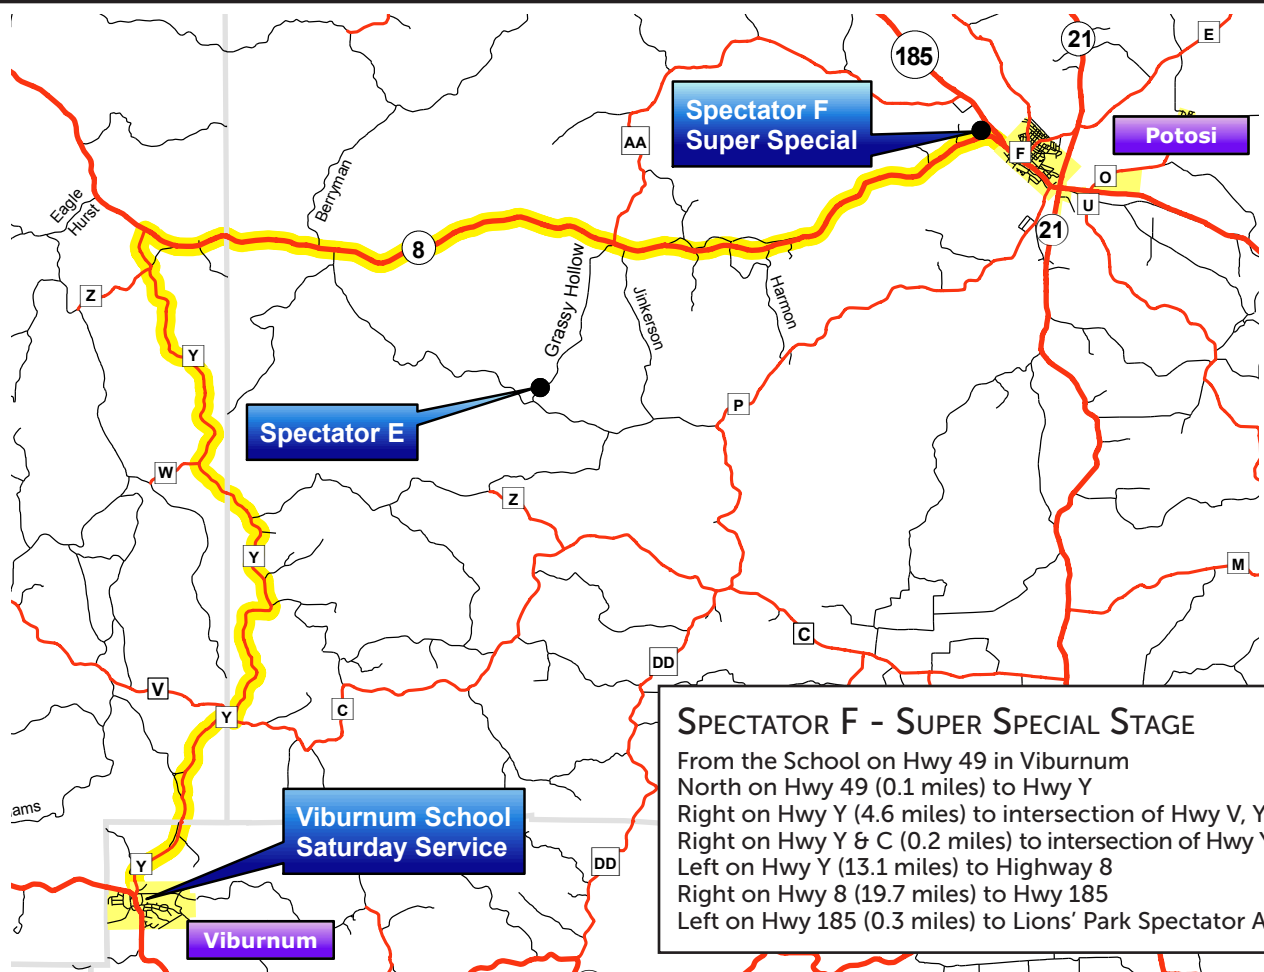

**SPECTATOR E**  
 From the School on Hwy 49 in Viburnum  
 North on Hwy 49 (0.1 miles) to Hwy Y  
 Right on Hwy Y (4.6 miles) to intersection of Hwy V, Y & C  
 Right on Hwy Y & C (0.2 miles) to intersection of Hwy Y & C  
 Left on Hwy Y (13.1 miles) to Highway 8  
 Right on Hwy 8 (10.5 miles) to Hwy AA & Grassy Hollow Rd.  
 Right on Grassy Hollow Rd. (4.1 miles) to Spectator Area

**SPECTATOR F - SUPER SPECIAL STAGE**  
 From the School on Hwy 49 in Viburnum  
 North on Hwy 49 (0.1 miles) to Hwy Y  
 Right on Hwy Y (4.6 miles) to intersection of Hwy V, Y & C  
 Right on Hwy Y & C (0.2 miles) to intersection of Hwy Y & C  
 Left on Hwy Y (13.1 miles) to Highway 8  
 Right on Hwy 8 (19.7 miles) to Hwy 185  
 Left on Hwy 185 (0.3 miles) to Lions' Park Spectator Area